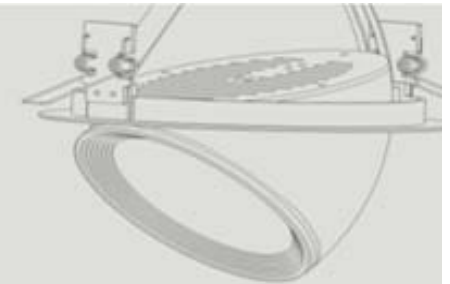

Phone : 604 900 1434 Tollfree + 1 800 8941 LED E-mail : info@northernlighting.ca

Recessed Adjustable Downlight Series

LUMIFLEX LED Downlight

360° rotation 45° tilt

Specifications

| | |
|--|-----------------------------------|
| Type: | Recessed Adjustable LED Downlight |
| Lumen Output: | >1800 lm |
| Colour Temperature: | 2,700-6,500°K |
| Distribution Angle: | 24° |
| Working Voltage: | 110~240V AC 50/60Hz |
| Power: | 20W |
| Efficacy & CRI (R_a): | >95 lumens/watt & >80 Ra |
| Average Lamp Life: | 50,000 Hours* |
| LED Chip Type: | Bridgelux COB |

Key Features & Benefits

- Over 60% Energy savings** – compared to metal halide lighting
- Maintenance Free** – Approximate 15 Year lifespan*
- High Light Output** – Direct light output equal to 35w metal halide
- Cool running** – Negligible heat so reduces air conditioning usage & fire risk
- No IR or UV light output** – Will not attract flying insects
- Adjustability** – Movable head. Rotates through 360° and tilts by up to 60°
- RoHS & UL certified** - Compliant with international quality standards
- Warranty** – 5 Years
- Construction** – Heavy duty heatsink, aluminium bezel & clear glass

Available in:
15w, 20w & 25w outputs
Black, White, Brushed
Nickel trim

* Based on normal 40 hr/week operating conditions

Technical details may be subject to change at short notice. Verify specific details before ordering.