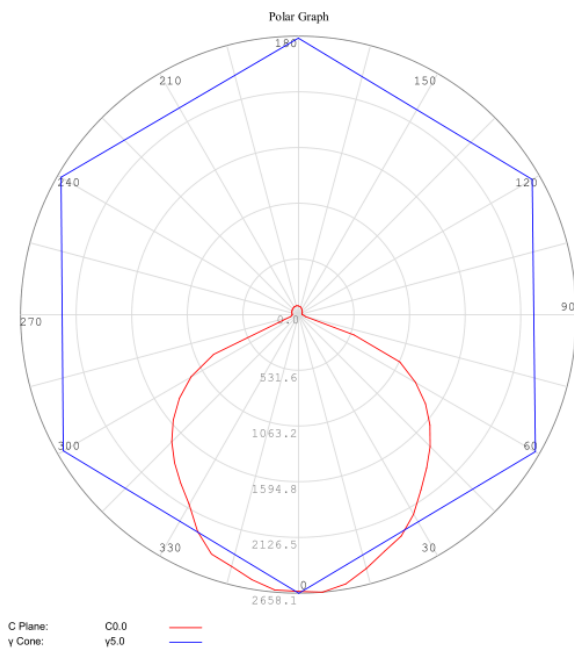

Test & Certifications:

UL, DLC, SAA, CE, ROHS, PSE, ISO9001 Listed, IP65 Compliant, LM-80, LM-79, IES Files Avail.

Product Specification

Model NO.	Power	Input Voltage	Chip Brand Bridgelux	Chip QTY	Beam Angle	Lamp SIZE (MM)
FL80W-B	80W	AC85-265V	SMD3030	80	120°	355*245*50mm
FL100W-B	100W	AC90-295V	SMD3030	100	120°	403*295*54mm
FL150W-B	150W	AC90-295V	SMD3030	150	120°	431*330*54mm
FL200W-B	200W	AC90-295V	SMD3030	200	120°	471*360*54mm

Installation

Optical System (example 100w)

2D Light Intensity Distribution Curve

Round ISO Light Intensity Curve