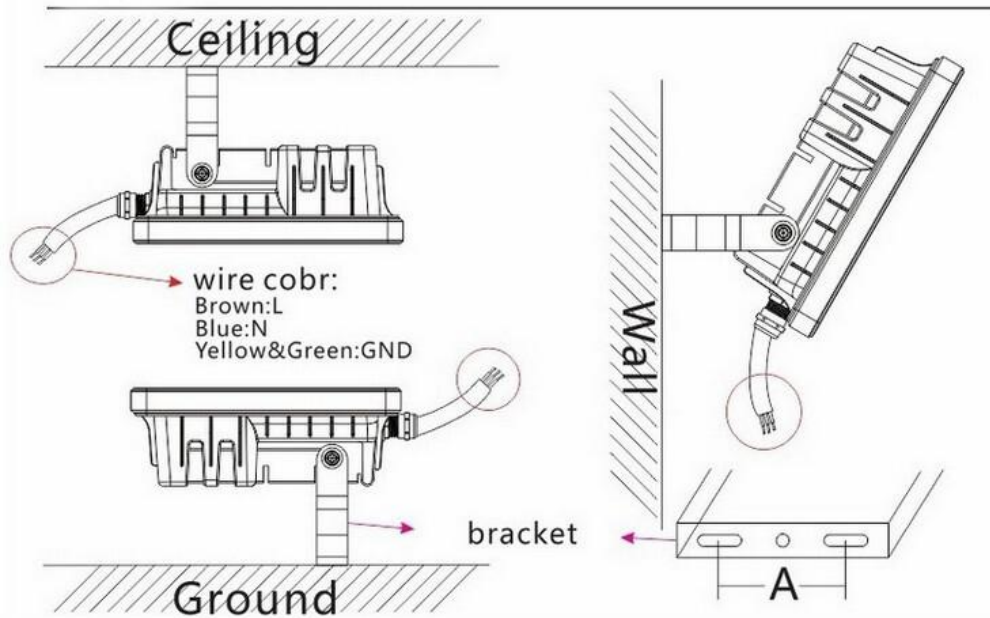

NORTHERN LIGHTING LED FLOOD LIGHT

**NORTHERN
LIGHTING**

Features:

1. Easily Accessible High Efficiency Meanwell Power Supply.
2. Light Weight with Magnesium alloy.
3. System Rating is 70,000hrs.
4. 5 years Warranty.
5. Power Input: 85-580VAC, 50/60Hz.
6. Power Factor: $\geq 95\%$. (220V)
7. THD $\leq 15\%$ at Full Load
8. 160 Lumen/Watt output
9. IP67 water resistant. Weatherproof.
10. Rugged construction. Superior performance.

Test & Certifications:

UL, DLC, SAA, CE, ROHS, PSE, ISO9001 Listed, IP65 Compliant, LM-80, LM-79, IES Files Avail.

Product Specification

Model NO.	Power	Input Voltage	Chip Brand Bridgelux	Chip QTY	Beam Angle	Lamp SIZE (MM)
FL80W-B	80W	AC85-265V	SMD3030	80	120°	355*245*50mm
FL100W-B	100W	AC90-295V	SMD3030	100	120°	403*295*54mm
FL150W-B	150W	AC90-295V	SMD3030	150	120°	431*330*54mm
FL200W-B	200W	AC90-295V	SMD3030	200	120°	471*360*54mm

Installation

Optical System (example 100w)

2D Light Intensity Distribution Curve

Round ISO Light Intensity Curve