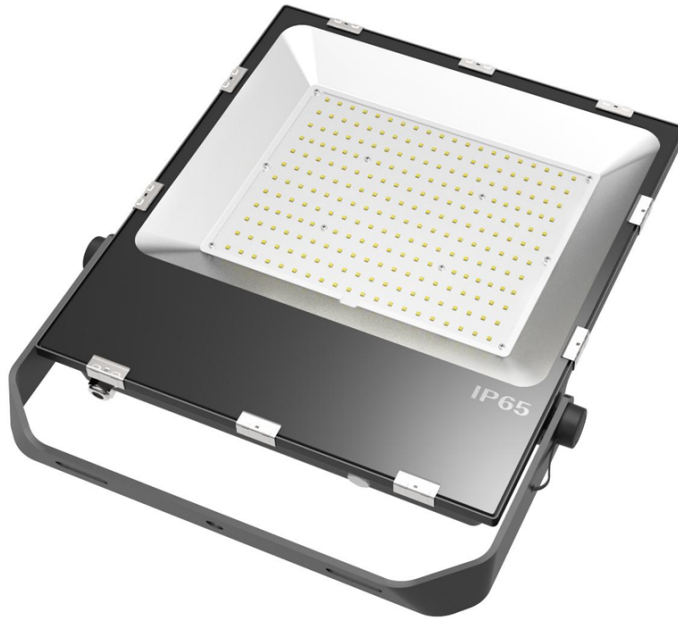

NORTHERN LIGHTING LED FLOOD LIGHT

**NORTHERN
LIGHTING**

Features:

1. Easily Accessible High Efficiency Meanwell Power Supply.
2. Light Weight with Magnesium alloy.
3. System Rating is 70,000hrs.
4. 5 years Warranty.
5. Power Input: 85-580VAC, 50/60Hz.
6. Power Factor: $\geq 95\%$. (220V)
7. THD $\leq 15\%$ at Full Load
8. 160 Lumen/Watt output
9. IP67 water resistant. Weatherproof.
10. Rugged construction. Superior performance.

Test & Certifications:

UL, DLC, SAA, CE, ROHS, PSE, ISO9001 Listed, IP65 Compliant, LM-80, LM-79, IES Files Avail.

Product Specification

Model NO.	Power	Input Voltage	Chip Brand Bridgelux	Chip QTY	Beam Angle	Lamp SIZE (MM)
FL80W-B	80W	AC85-265V	SMD3030	80	120°	355*245*50mm
FL100W-B	100W	AC90-295V	SMD3030	100	120°	403*295*54mm
FL150W-B	150W	AC90-295V	SMD3030	150	120°	431*330*54mm
FL200W-B	200W	AC90-295V	SMD3030	200	120°	471*360*54mm